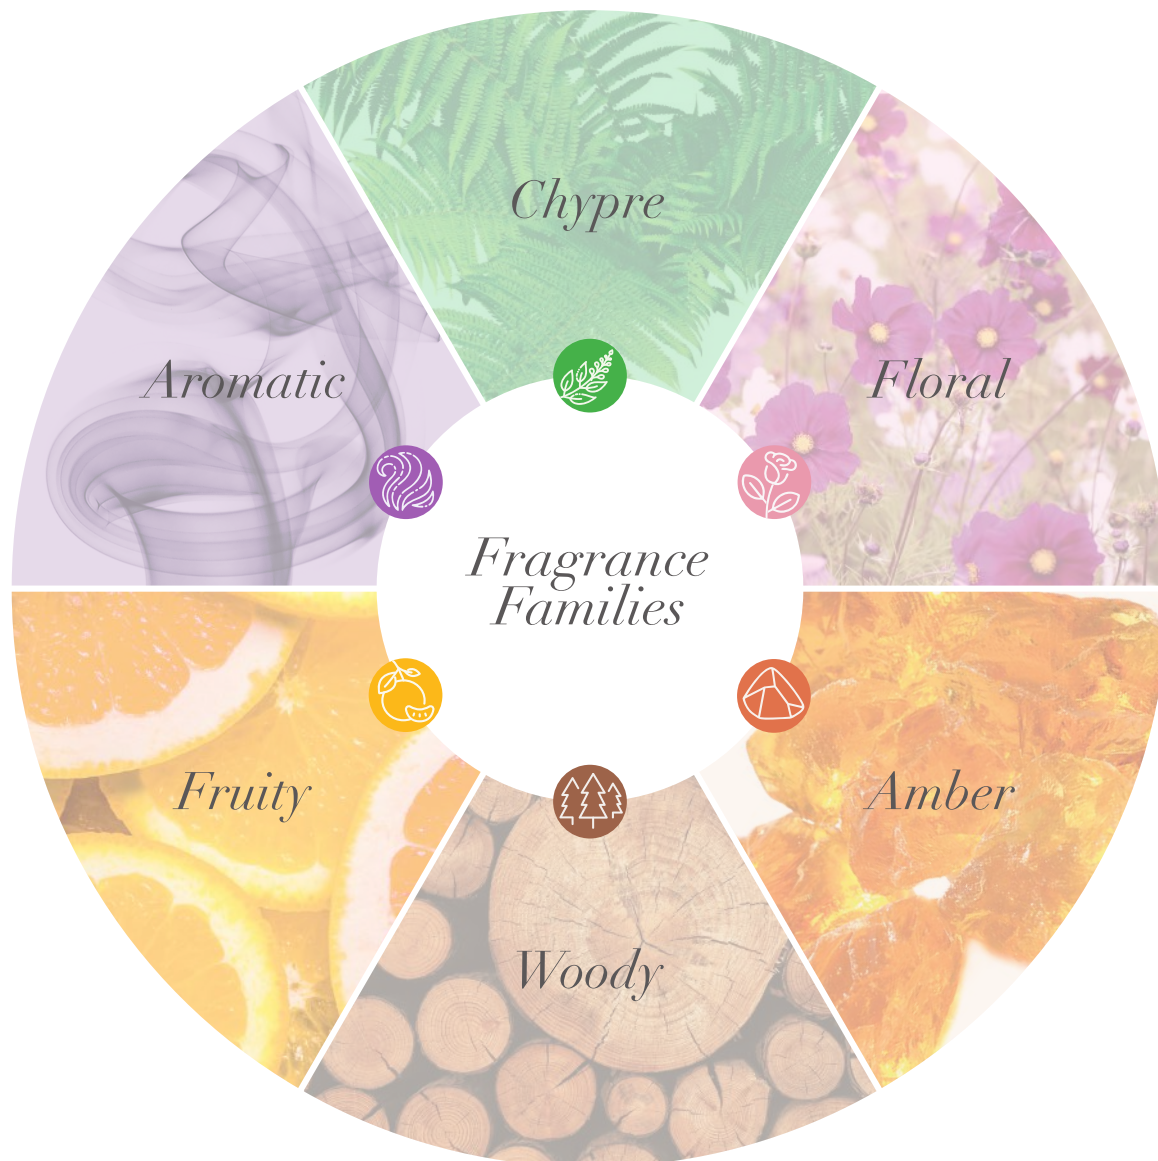

LA RIVE

POETIQUE

EAU DE PARFUM

Catalogue 2025

LA RIVE

WOMEN'S Collection	2
CLASSIC Women's Collection	4
PREMIUM Women's Collection	10
Eau de Parfum 30 ml	16
Body & Hair Mists	18
Illumination Body Mists	20
Parfum Deodorants	21
Deodorants	22
Gift Sets	24
MEN'S Collection	32
CLASSIC Men's Collection	34
PREMIUM Men's Collection	38
Eau de Toilette 30 ml	44
After Shave	45
Parfum Deodorants	46
Deodorants	47
Gift Sets	48
BRUTAL Brand	54